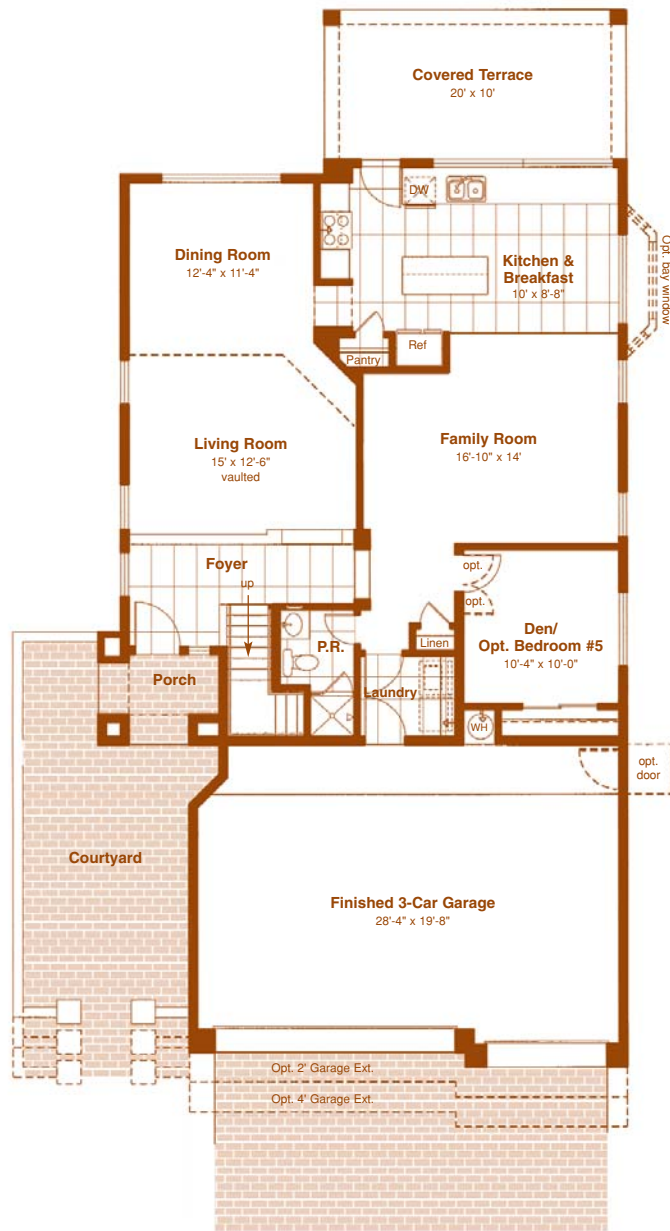

Residence Six

APPROXIMATELY 2450 SQ. FT.

2nd Floor

**BLANDFORD
HOMES**

480-641-1800 • 1-800-599-0053