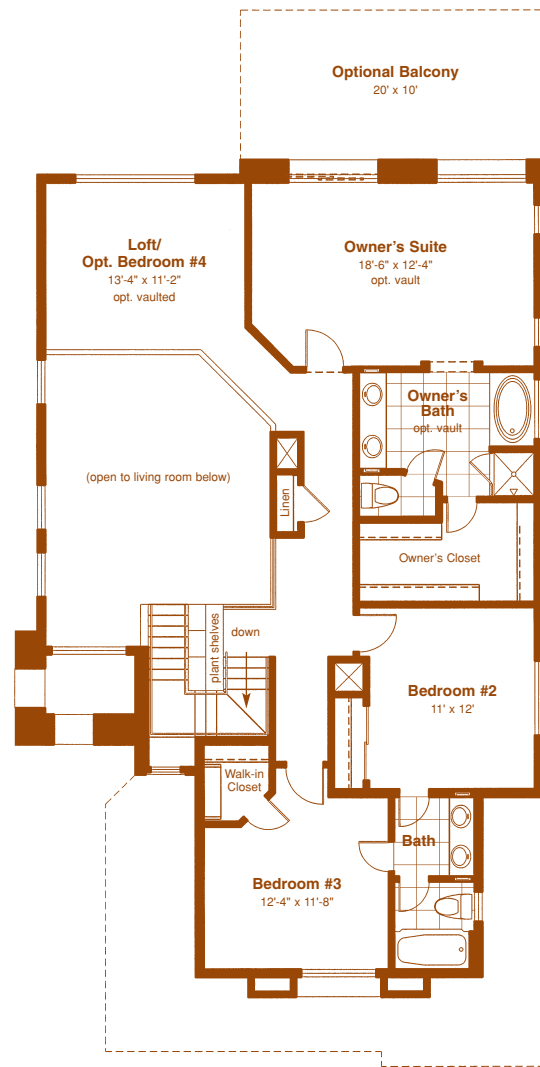

Residence Six

APPROXIMATELY 2450 SQ. FT.

2nd Floor

**BLANDFORD
HOMES**

480-641-1800 • 1-800-599-0053