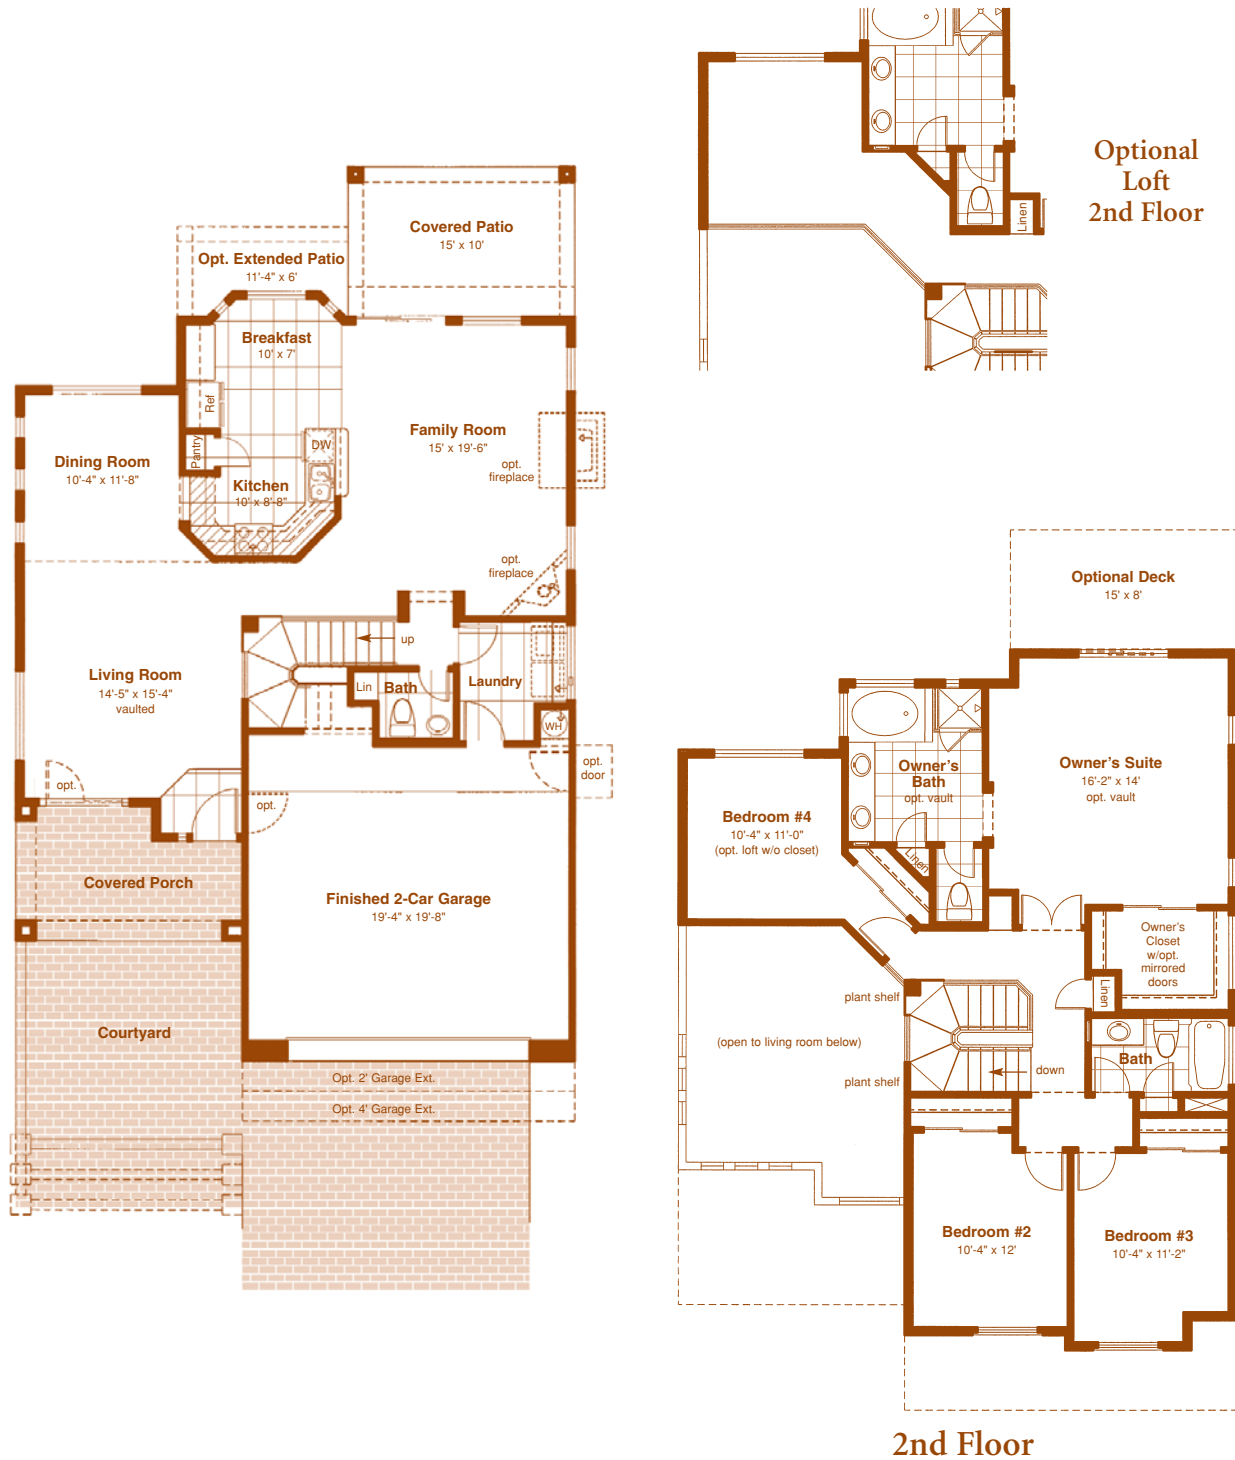

Residence Five

APPROXIMATELY 2146 SQ. FT.

BLANDFORD HOMES

480-641-1800 • 1-800-599-0053