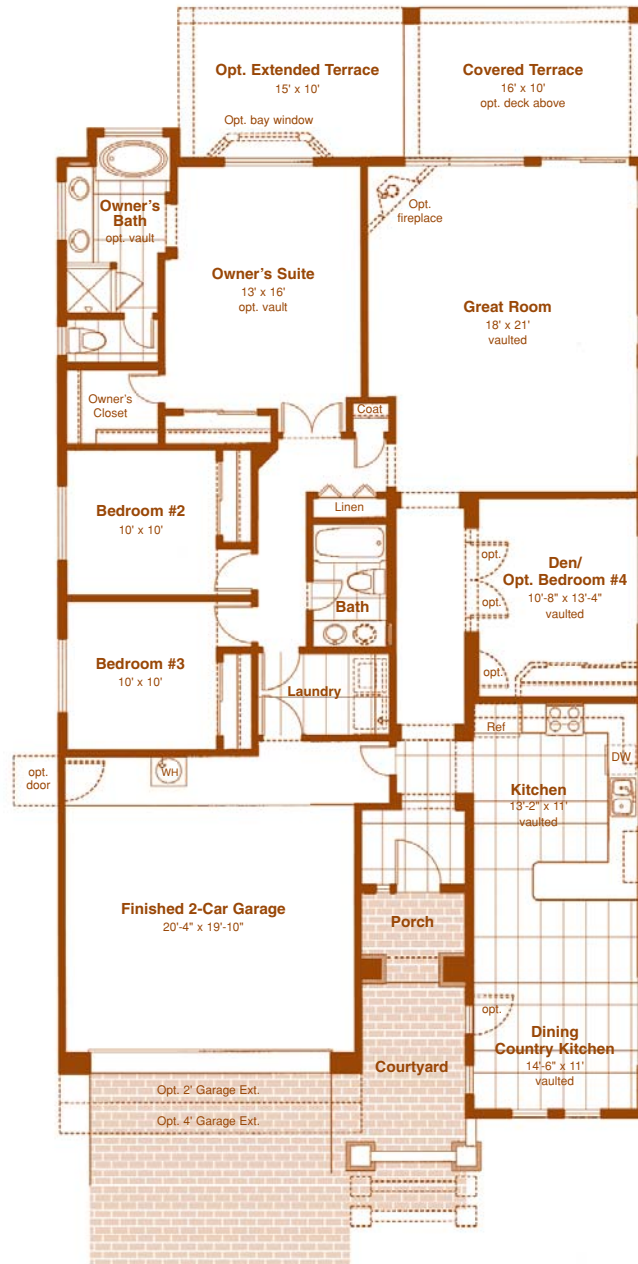

Residence Four

APPROXIMATELY 1911 SQ. FT.

**BLANDFORD
HOMES**

480-641-1800 • 1-800-599-0053