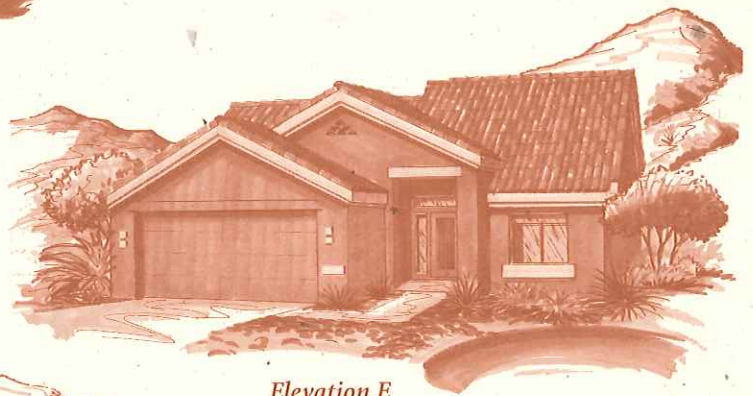

The Morning Dove
 APPROXIMATELY 1751 SQ. FT.

The Morning Dove

Elevation B

Elevation C

Elevation D

Elevation E

Elevation F