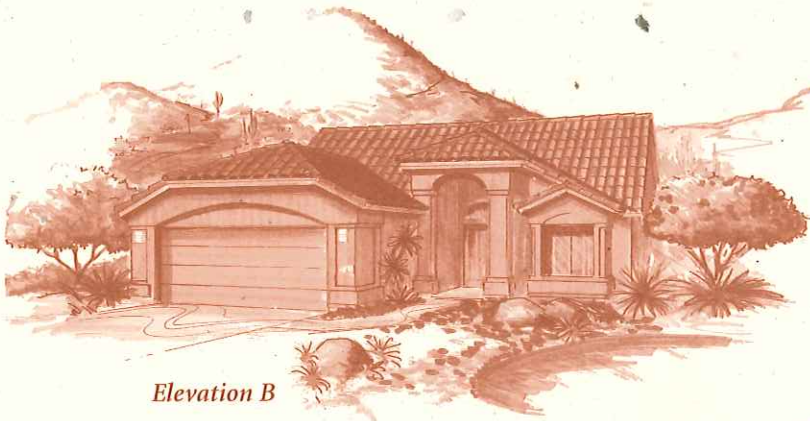

The Morning Dove
 APPROXIMATELY 1751 SQ. FT.

The Morning Dove

Elevation B

Elevation C

Elevation D

Elevation E

Elevation F