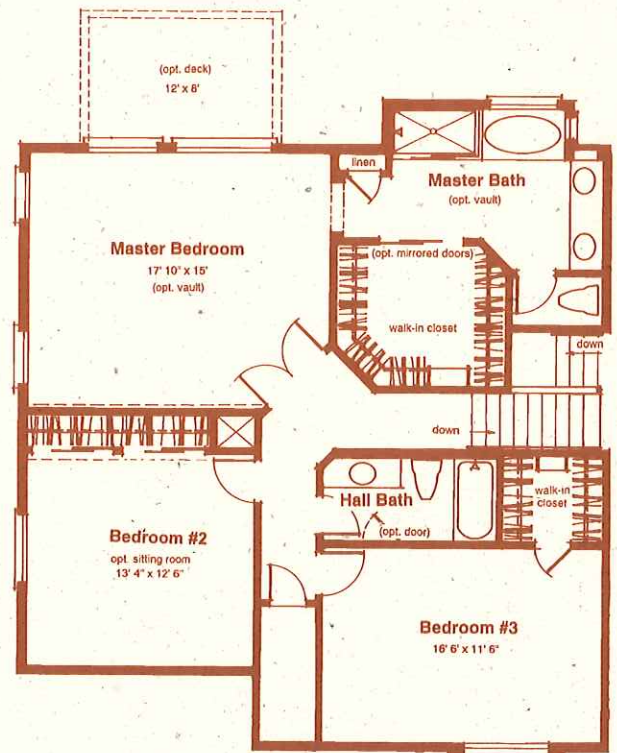

2nd Floor

The Sunset Vista
APPROXIMATELY 3232 SQ. FT.

The Sunset Vista

Elevation A

Elevation C

Elevation D

Elevation E

Elevation F