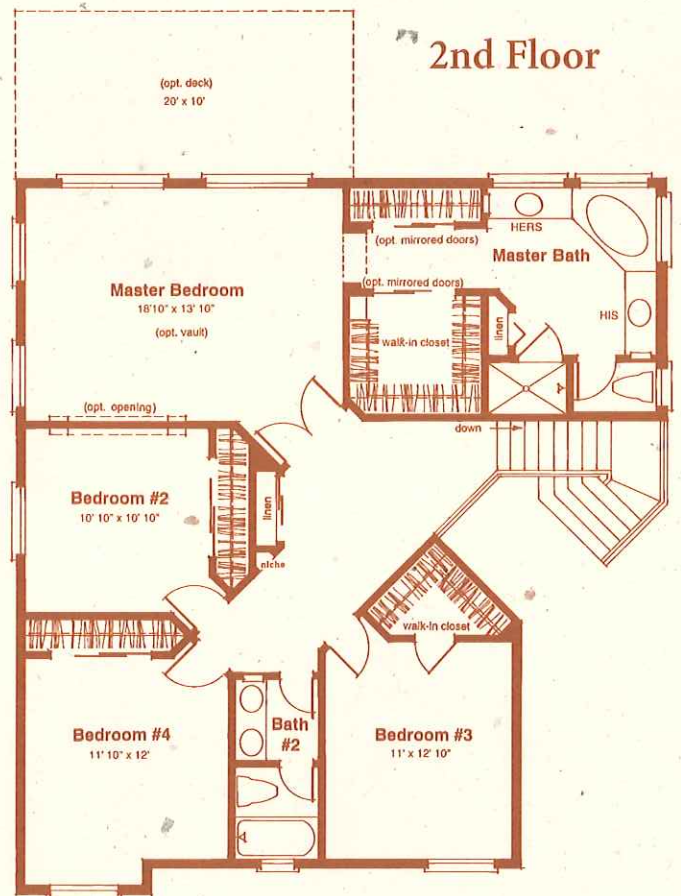

2nd Floor

The Palo Verde
APPROXIMATELY 2722 SQ. FT.

The Palo Verde

Elevation B

Elevation D

Elevation F

Elevation G

Elevation H